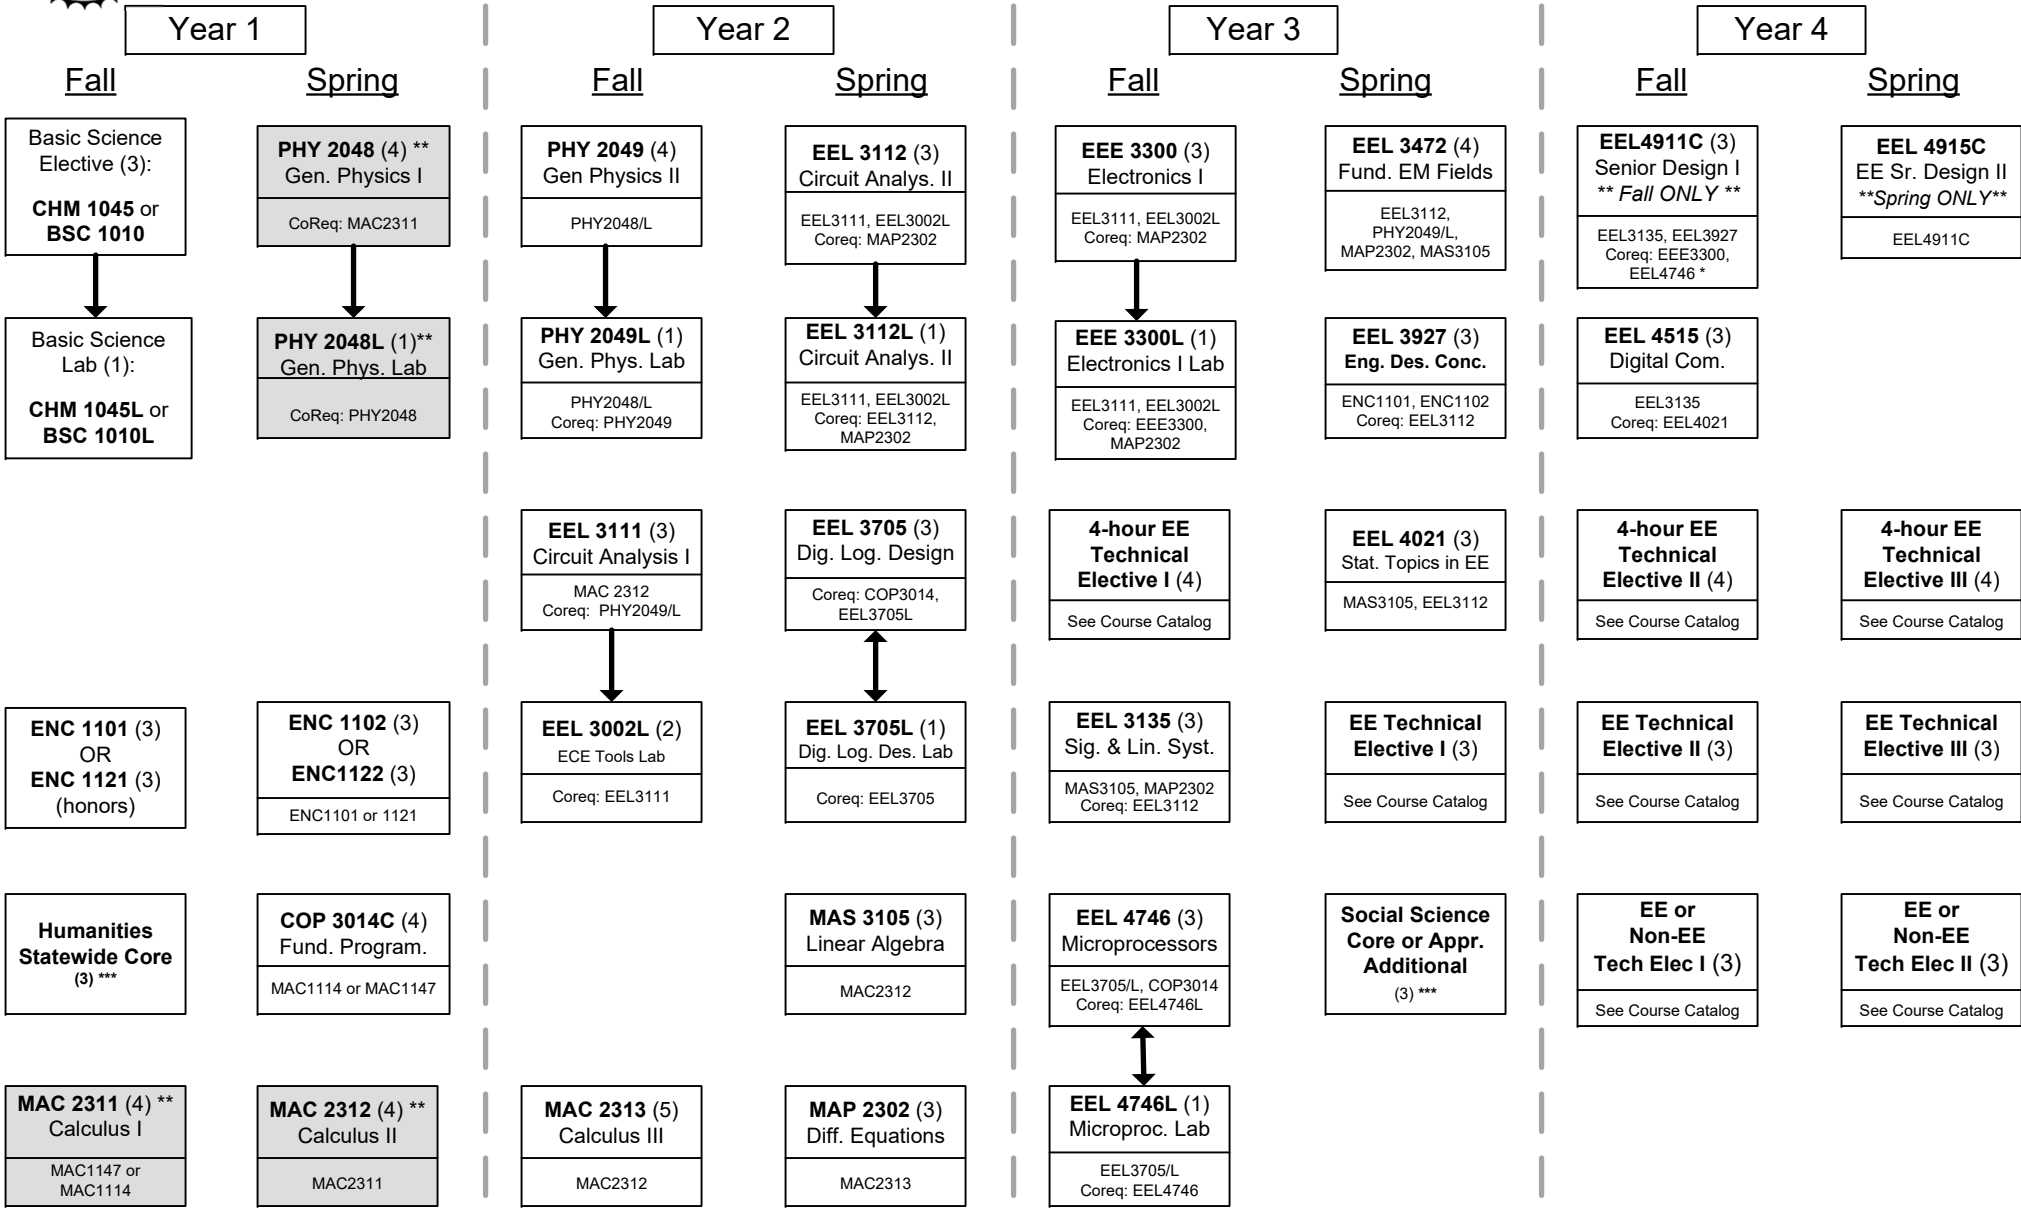

FAMU Electrical Engineering

Fall 2024 and later

Summer

AFA2000, AFA3104, or AMH2091 (3) ***	Social Science Statewide Core (3) ***	Humanities Core or Appr. Additional (3) ***
--	---	---

Legend & Notes

Course (cr)	↓ => Points to lab from the corequisite course.
Prerequisites	⇕ => Course and lab are jointly corequisite. Must take them at the same time.

* EEL 4911C Prerequisites: EEL 3135, EEL 3927
Co-requisites: EEE 3300, EEL 4746 (it is recommended that these be taken as prerequisites)

** The shaded courses are pre-engineering courses and must be completed before a student can transfer into Electrical Engineering. EGN 1004L also required for students entering as freshmen.

*** Refer to the "FAMU General Education Requirements for COE Students" for detailed requirements and course lists. Students must take POS 2041 or AMH 2020 to satisfy Civic Literacy requirement.