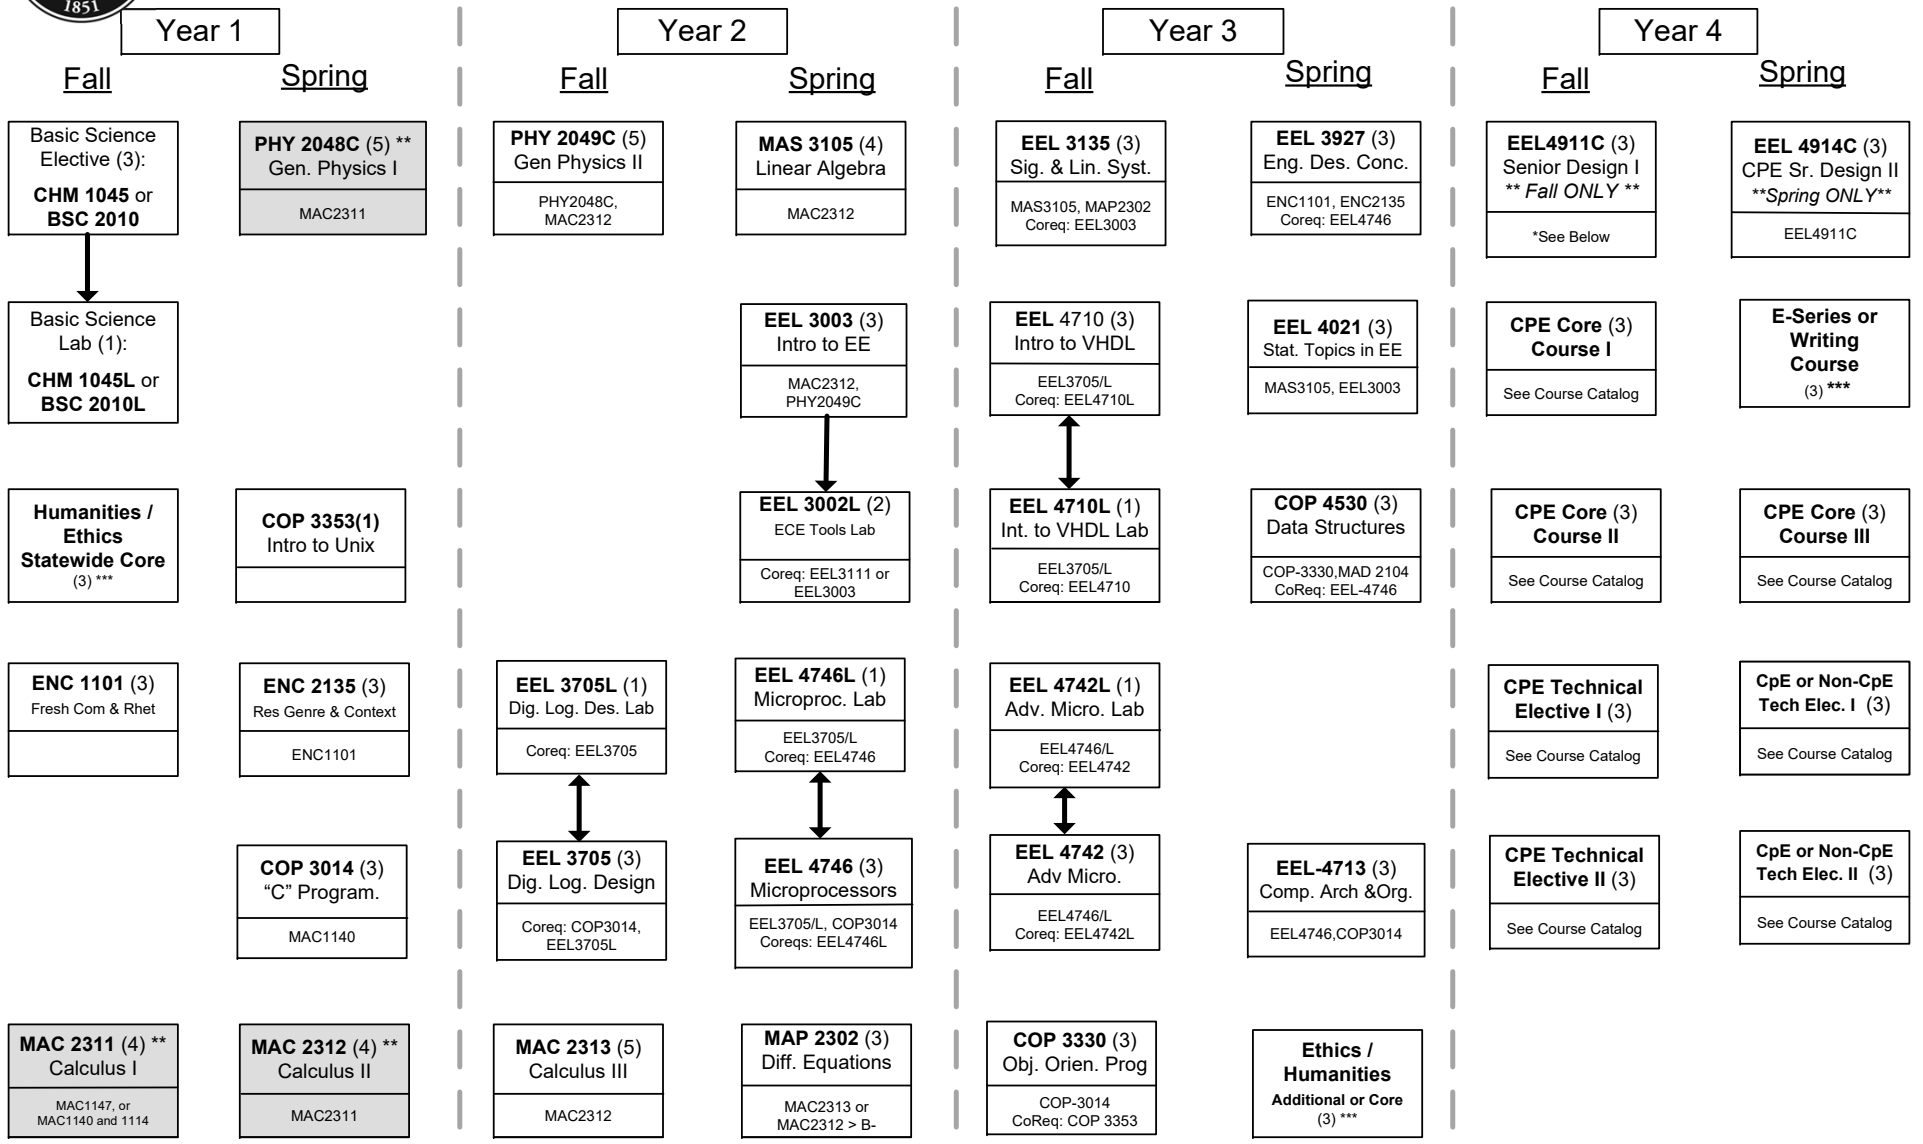

## Fall 2020 and Later, Revised Su24

Summer		
<b>Soc Sci / History Statewide Core (3) ***</b>	<b>History / Soc Science Additional or Core (3) ***</b>	<b>MAD-2104 (3)</b> Discrete Math  MAC-2311, or COP3014 & MAC1140

### Legend & Notes

Course (cr)	↓ => Points to lab from the corequisite course.
Prerequisites	⇕ => Course and lab are jointly corequisite. Must take them at the same time.

- \* EEL 4911C Prerequisites: EEL 3135, EEL 3927  
Co-requisite: EEL 4742 (it is recommended that this be taken as a prerequisite)
- \*\* The shaded courses are pre-engineering courses and must be completed before a student can transfer into Computer Engineering. EGN 1004L also required for students entering as freshmen.
- \*\*\* Refer to the "FSU Liberal Studies Requirements for ECE Students" for detailed requirements and course lists. Students must take POS 1041 or AMH 2020 to satisfy Civic Literacy requirement.