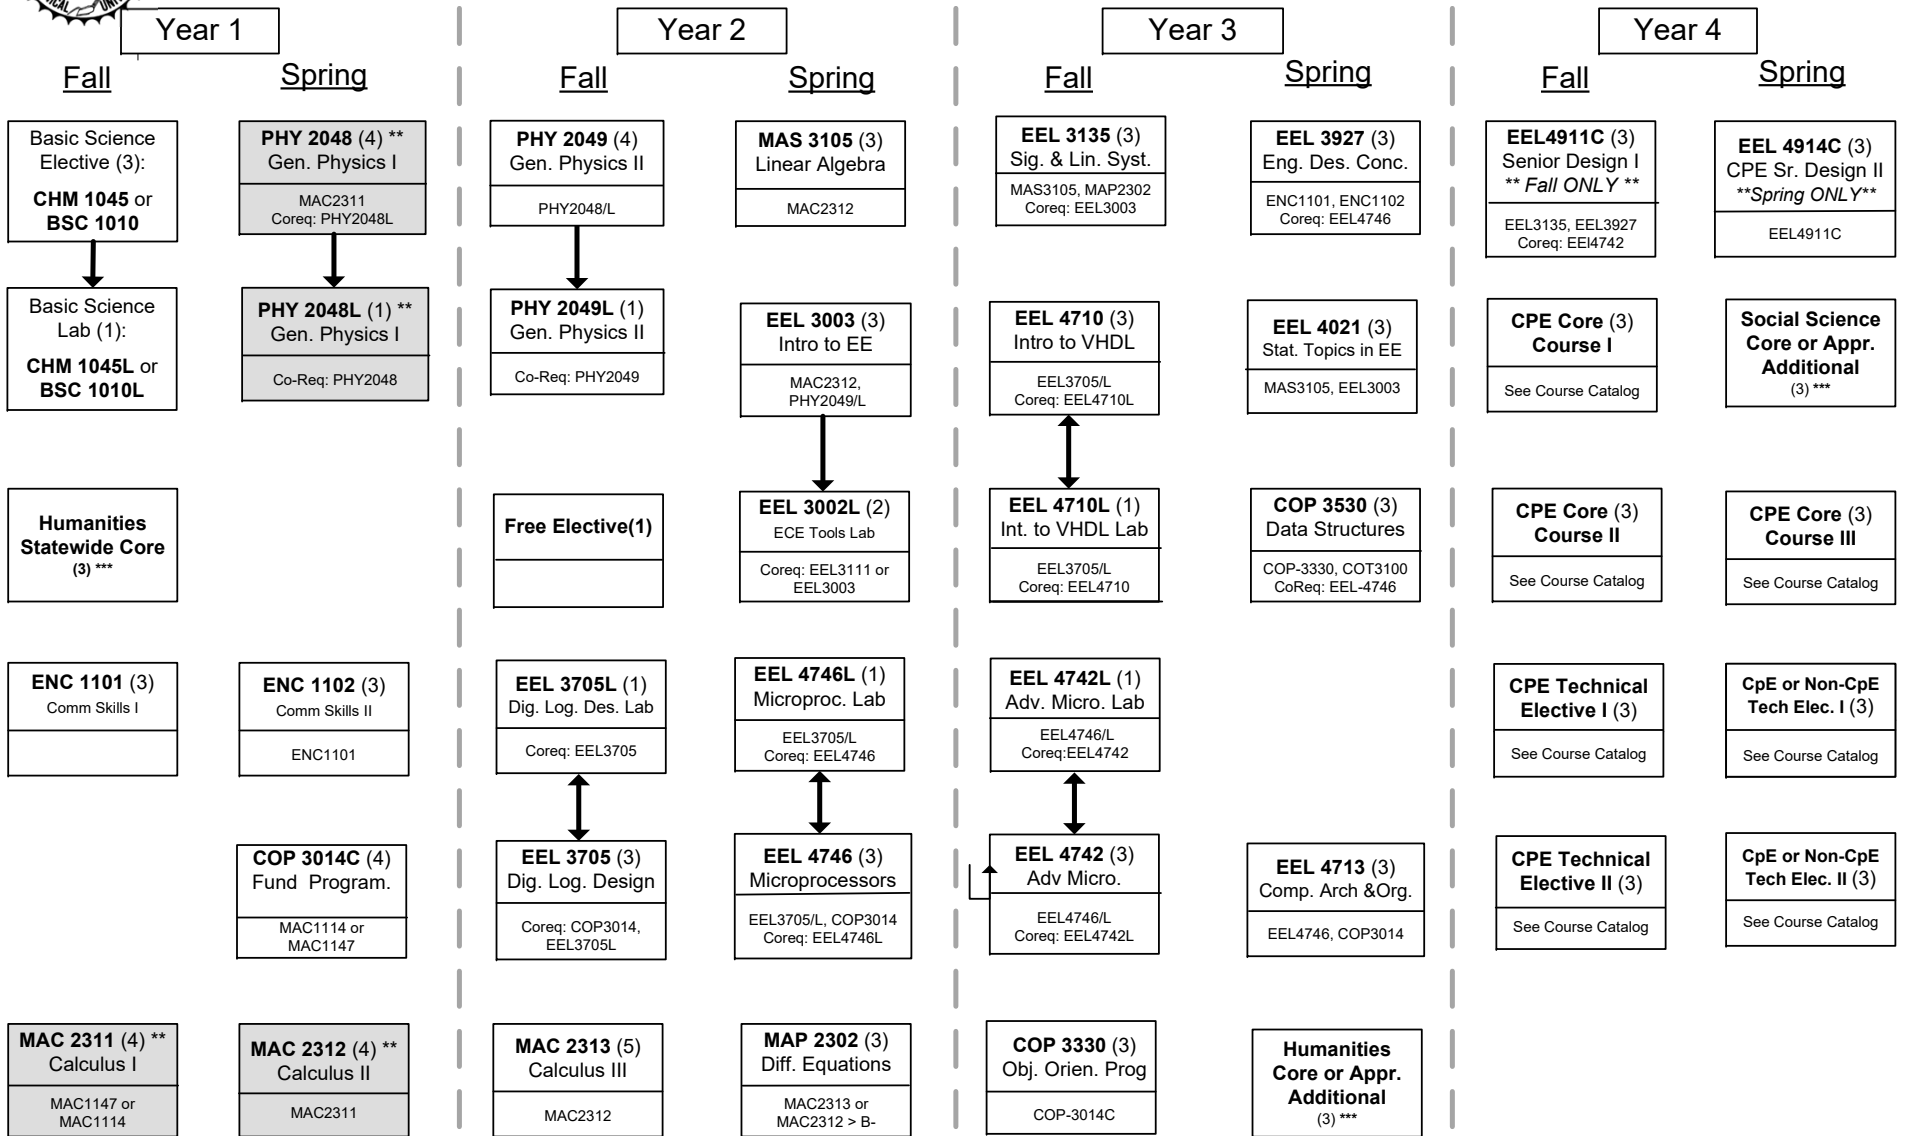

## FAMU Computer Engineering Fall 2020 and Later, Revised Su24

### Legend & Notes

Course (cr)	↓ => Points to lab from the corequisite course.
Prerequisites	↕ => Course and lab are jointly corequisite. Must take them at the same time.

\* EEL 4911C Prerequisites: EEL 3135, EEL 3927  
Co-requisite: EEL 4742 (it is recommended that this be taken as a prerequisite)

\*\* The shaded courses are pre-engineering courses and must be completed before a student can transfer into Computer Engineering. EGN 1004L also required for students entering as freshmen.

\*\*\* Refer to the "FAMU General Education Requirements for ECE Students" for detailed requirements and course lists. Students must take POS 1041 or AMH 2020 to satisfy Civic Literacy requirement.