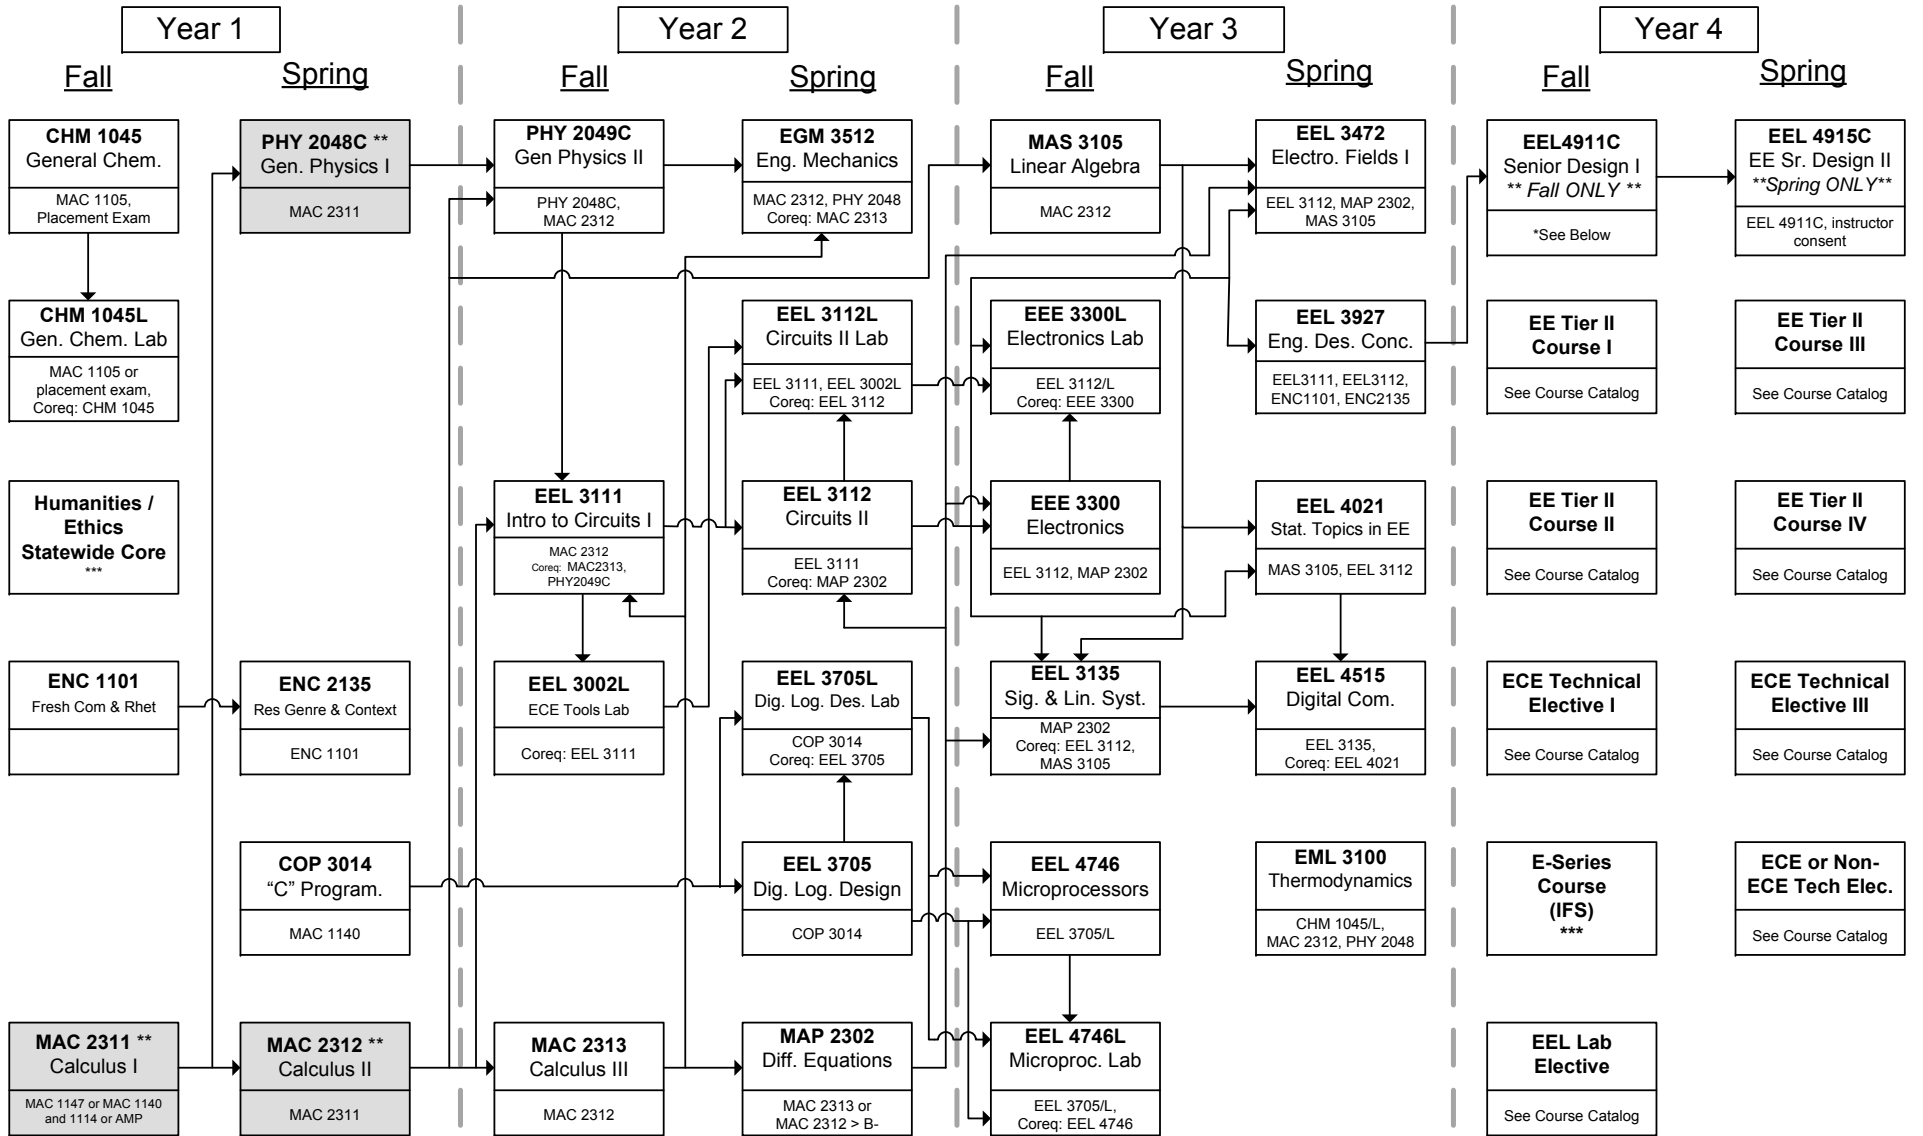

FSU Electrical Engineering Summer 2015 and Later

Summer

Soc Sci / History Statewide Core ***	History / Soc Science Additional or Core ***	Ethics / Humanities Additional or Core ***
--------------------------------------	--	--

* EEL 4911C Prereq: EEL 3111, EEL 3112, EEL3135, EEE3300, EEL 3705, EEL 3927, and at least 3 out of the following 4 courses: EEL 3472, EEL 4515, EEL 4021, EEL 4746. Up to two of the prerequisites may be taken as co-requisites.

** The shaded courses are pre-engineering courses and must be completed before a student can transfer into Electrical Engineering. EGN 1004L also required for students entering as freshmen.

*** Refer to the "FSU Liberal Studies Requirements for ECE Students" for detailed requirements and course lists.