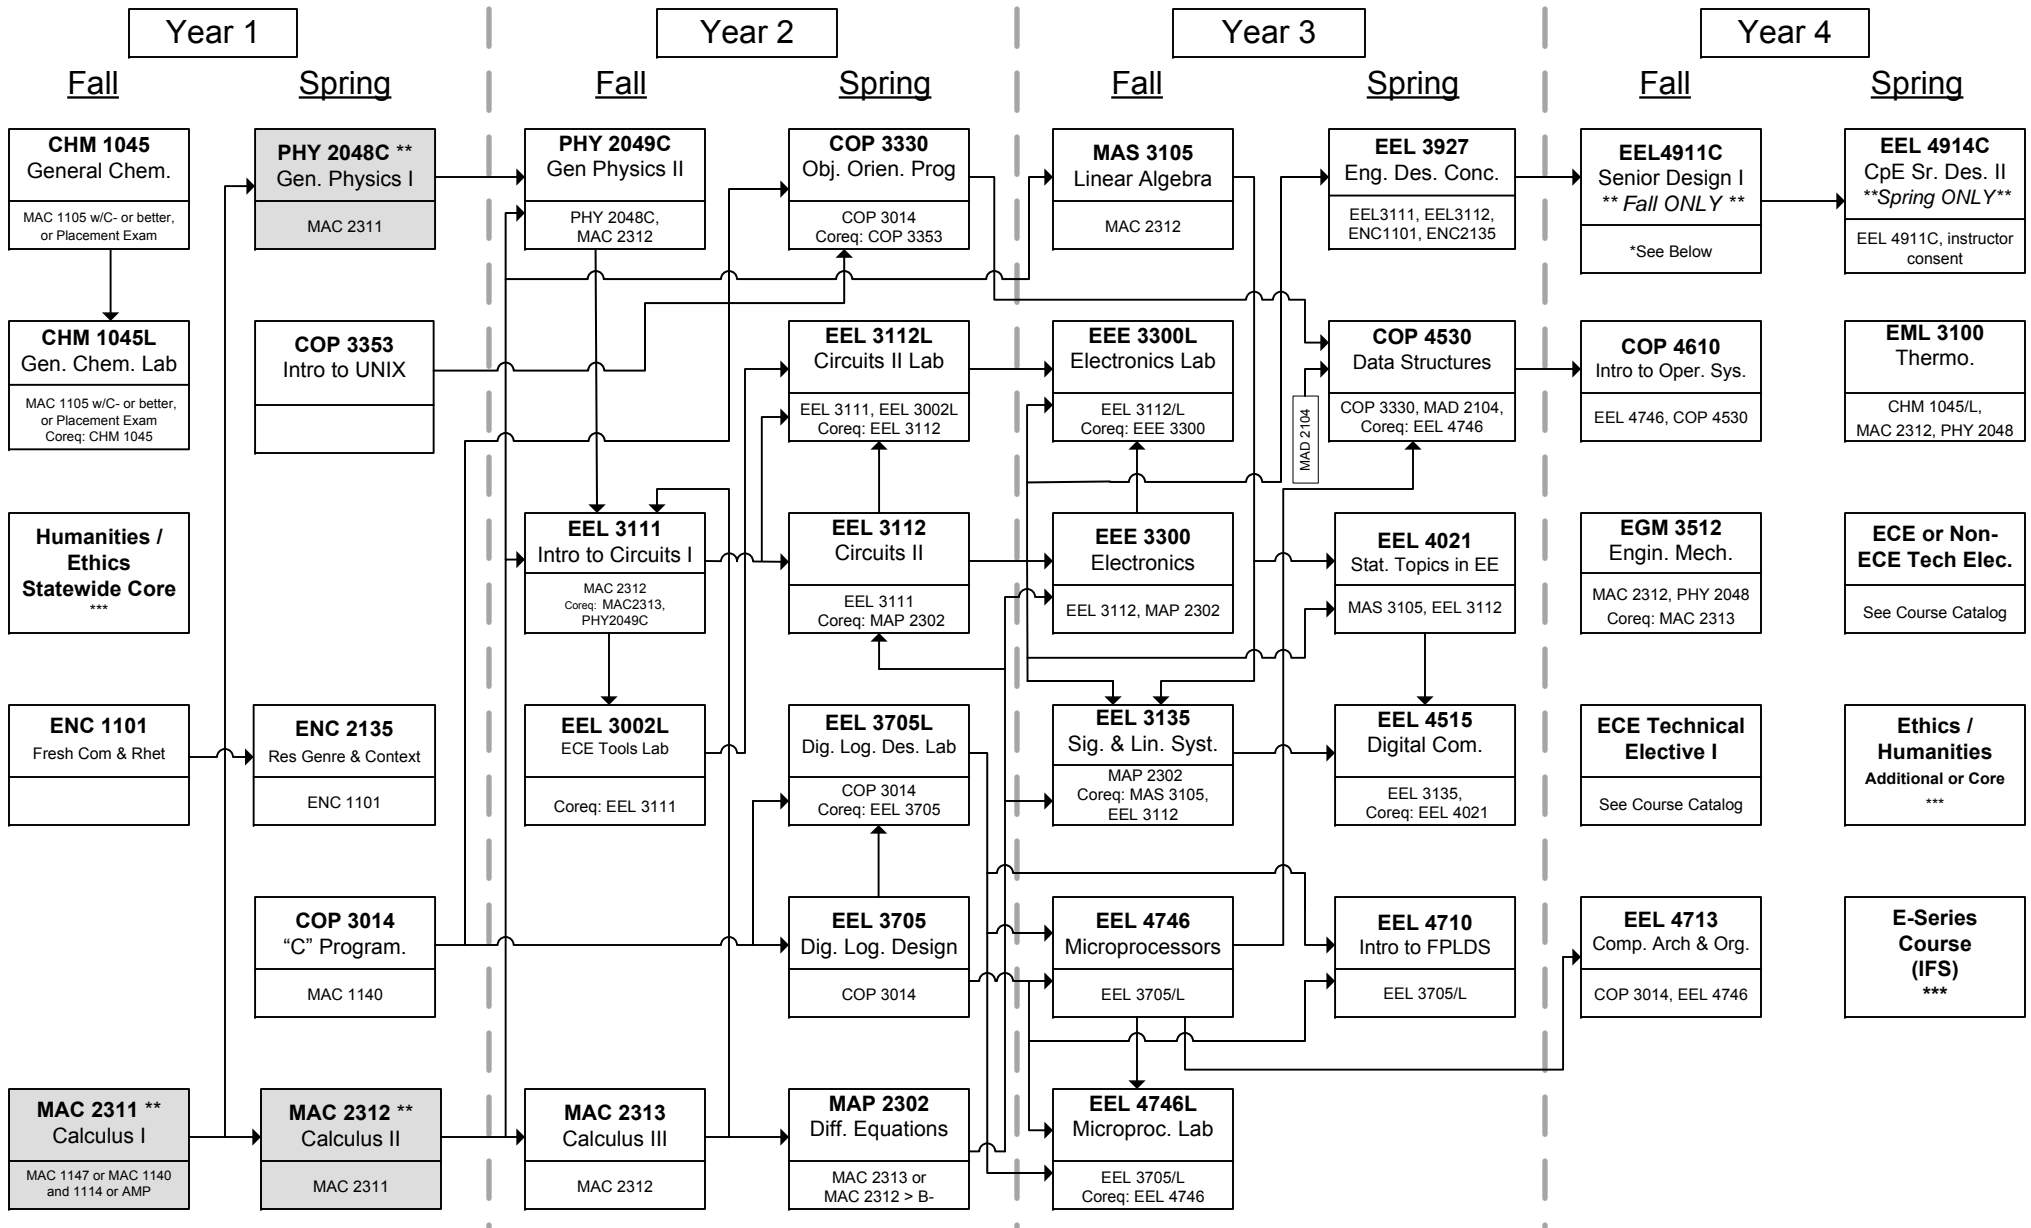

FSU Computer Engineering Summer 2015 and Later

Summer

Soc Sci / History Statewide Core ***	History / Soc Science Additional or Core ***	MAD 2104 Discrete Math. MAC 1140
--	--	---

Legend & Notes

* EEL 4911C Prereq: EEL 3111, EEL 3112, EEE 3300, EEL 3705, EEL 3927, EEL 4710, EEL 4746, and COP 4530. Up to two of the prerequisites may be taken as co-requisites.

** The shaded courses are pre-engineering courses and must be completed before a student can transfer into Computer Engineering. EGN 1004L also required for students entering as freshmen.

*** Refer to the "FSU Liberal Studies Requirements Guide for ECE Students" for detailed requirements and course lists.