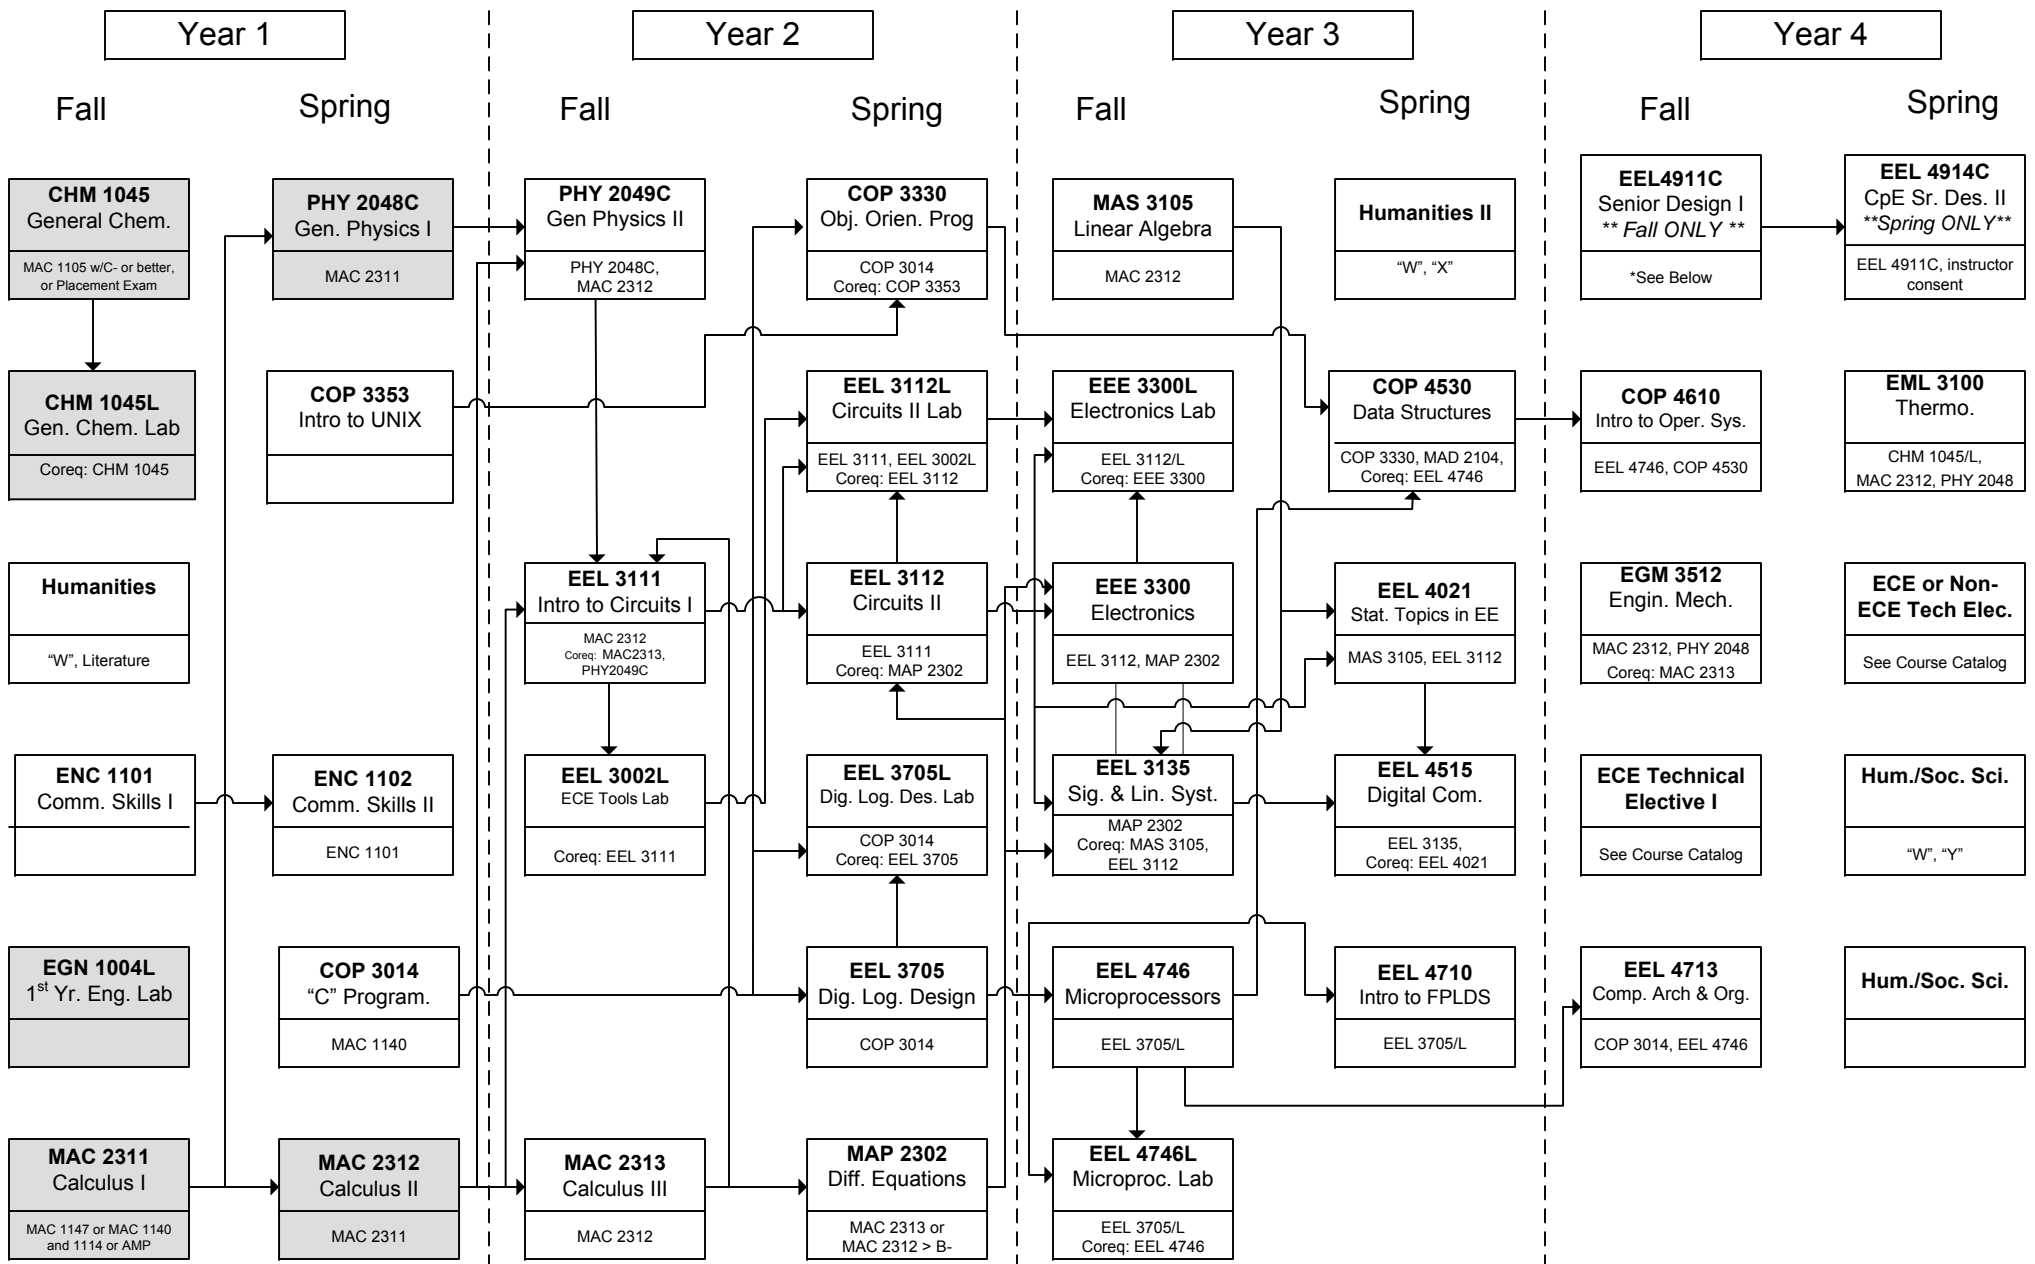

FSU Computer Engineering 2016-2017

Summer

Social Science I "History", "W"	Social Science II Non-history	MAD 2104 Discrete Math. MAC 1140
---	---	---

Legend & Notes	Course
	Prerequisites

* EEL 4911 C Prereq: EEL 3111, EEL 3112, EEL 3705, EEE 3300, EEL 4746, EEL 4710, and COP 4530. Up to two of the prerequisites may be taken as corequisites.
 ** The shaded courses are pre-engineering courses and must be completed before a student can transfer into Computer Engineering.