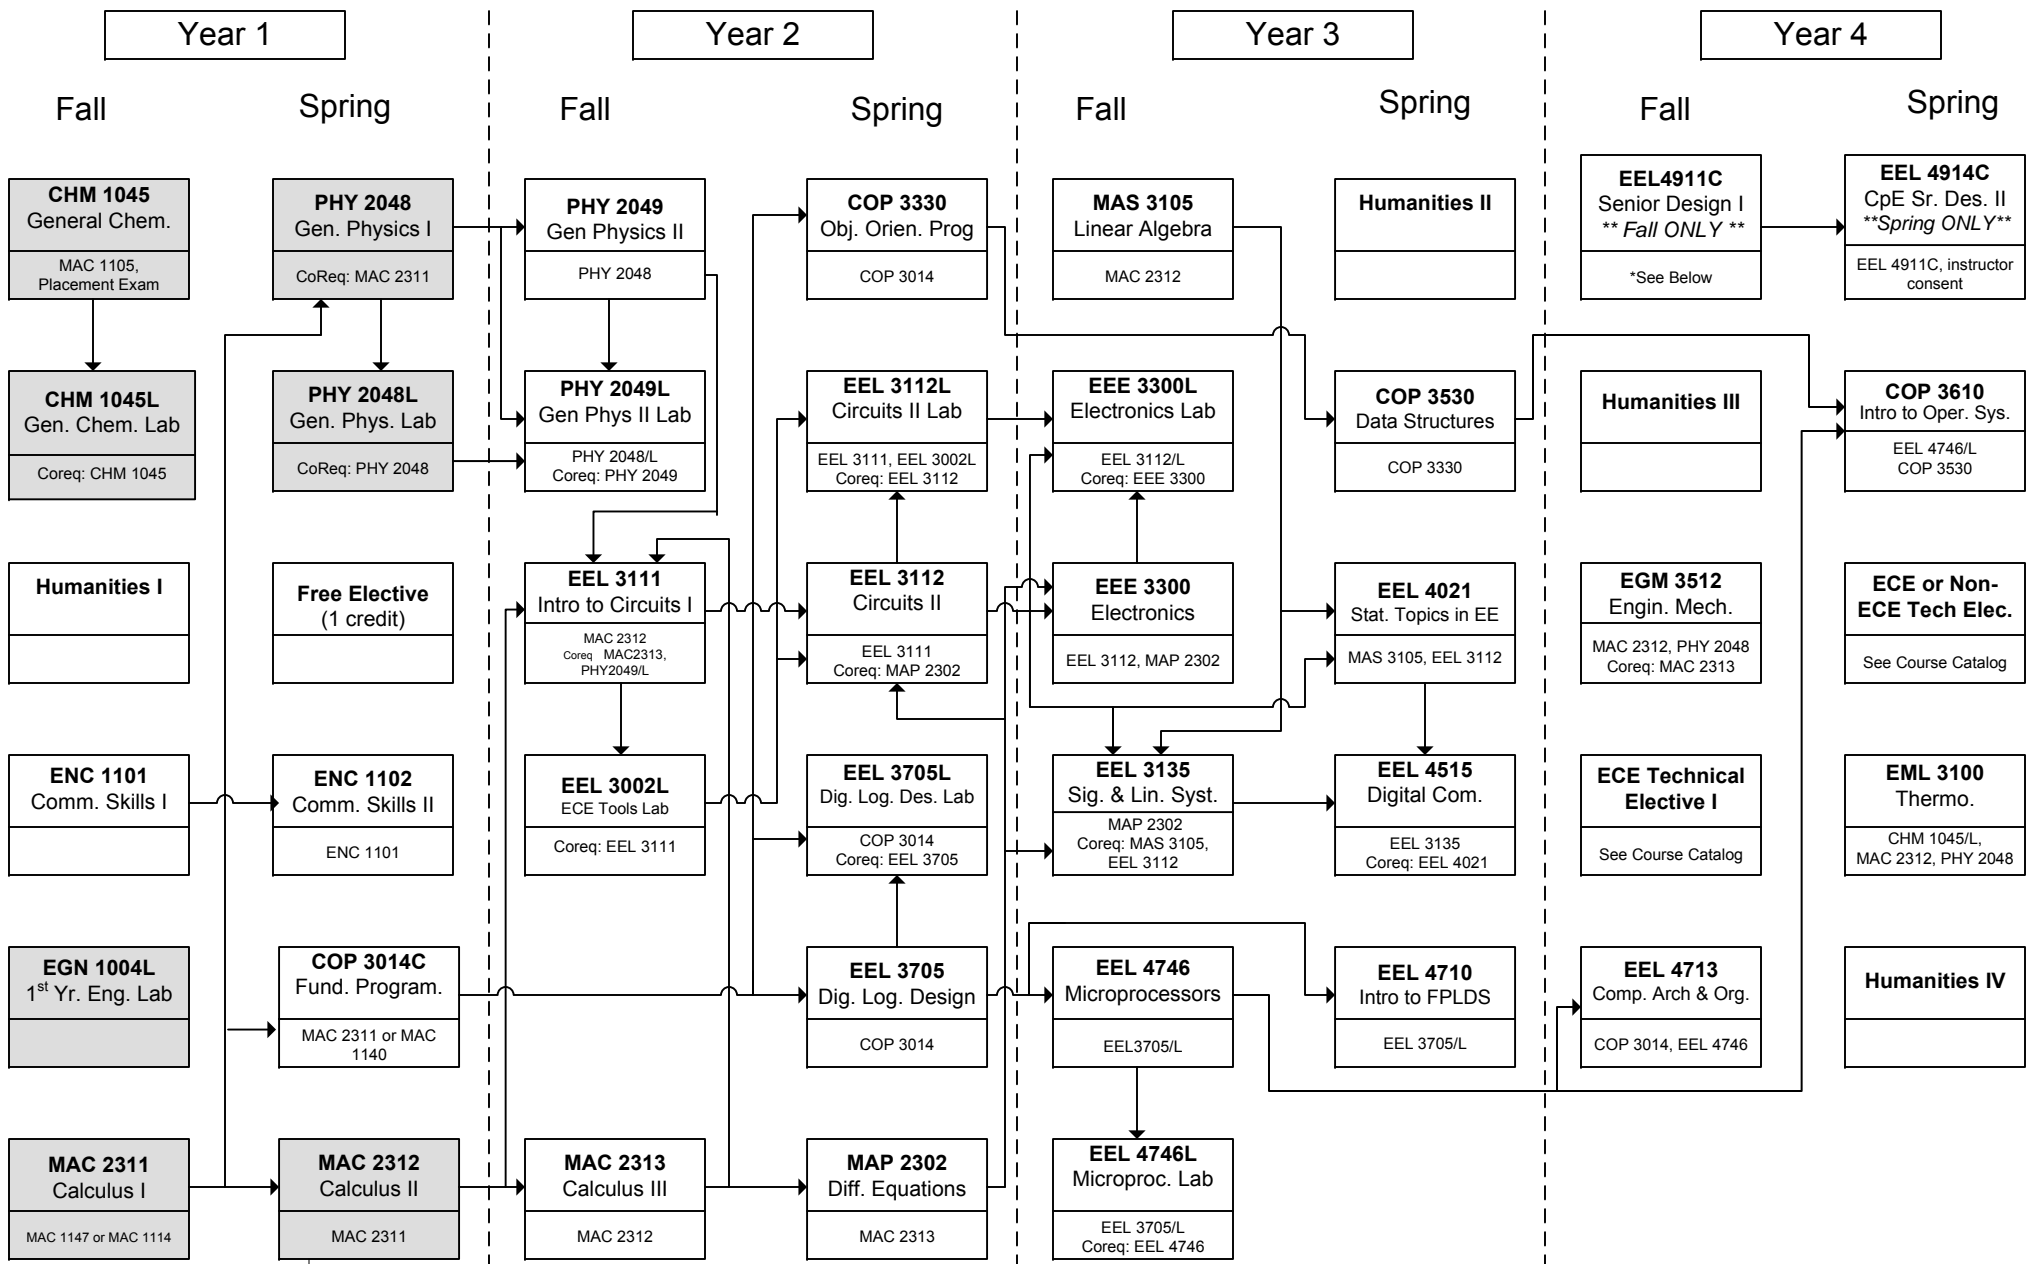

FAMU Computer Engineering 2016 - 2017

Summer

AMH 2091 Intro to AA Hist.	Social Science Non-history	COT 3100 Discrete Struct. MAC 2311
--------------------------------------	--------------------------------------	---

Legend & Notes
Course
Prerequisites

* EEL 4911 C Prereq: EEL 3111, EEL 3112, EEL 3705, EEL 3300, EEL 4746, EEL 4710, and COP 3530.
Up to two of the prerequisites may be taken as corequisites.
** The shaded courses are pre-engineering courses and must be completed before a student can transfer into Electrical Engineering.