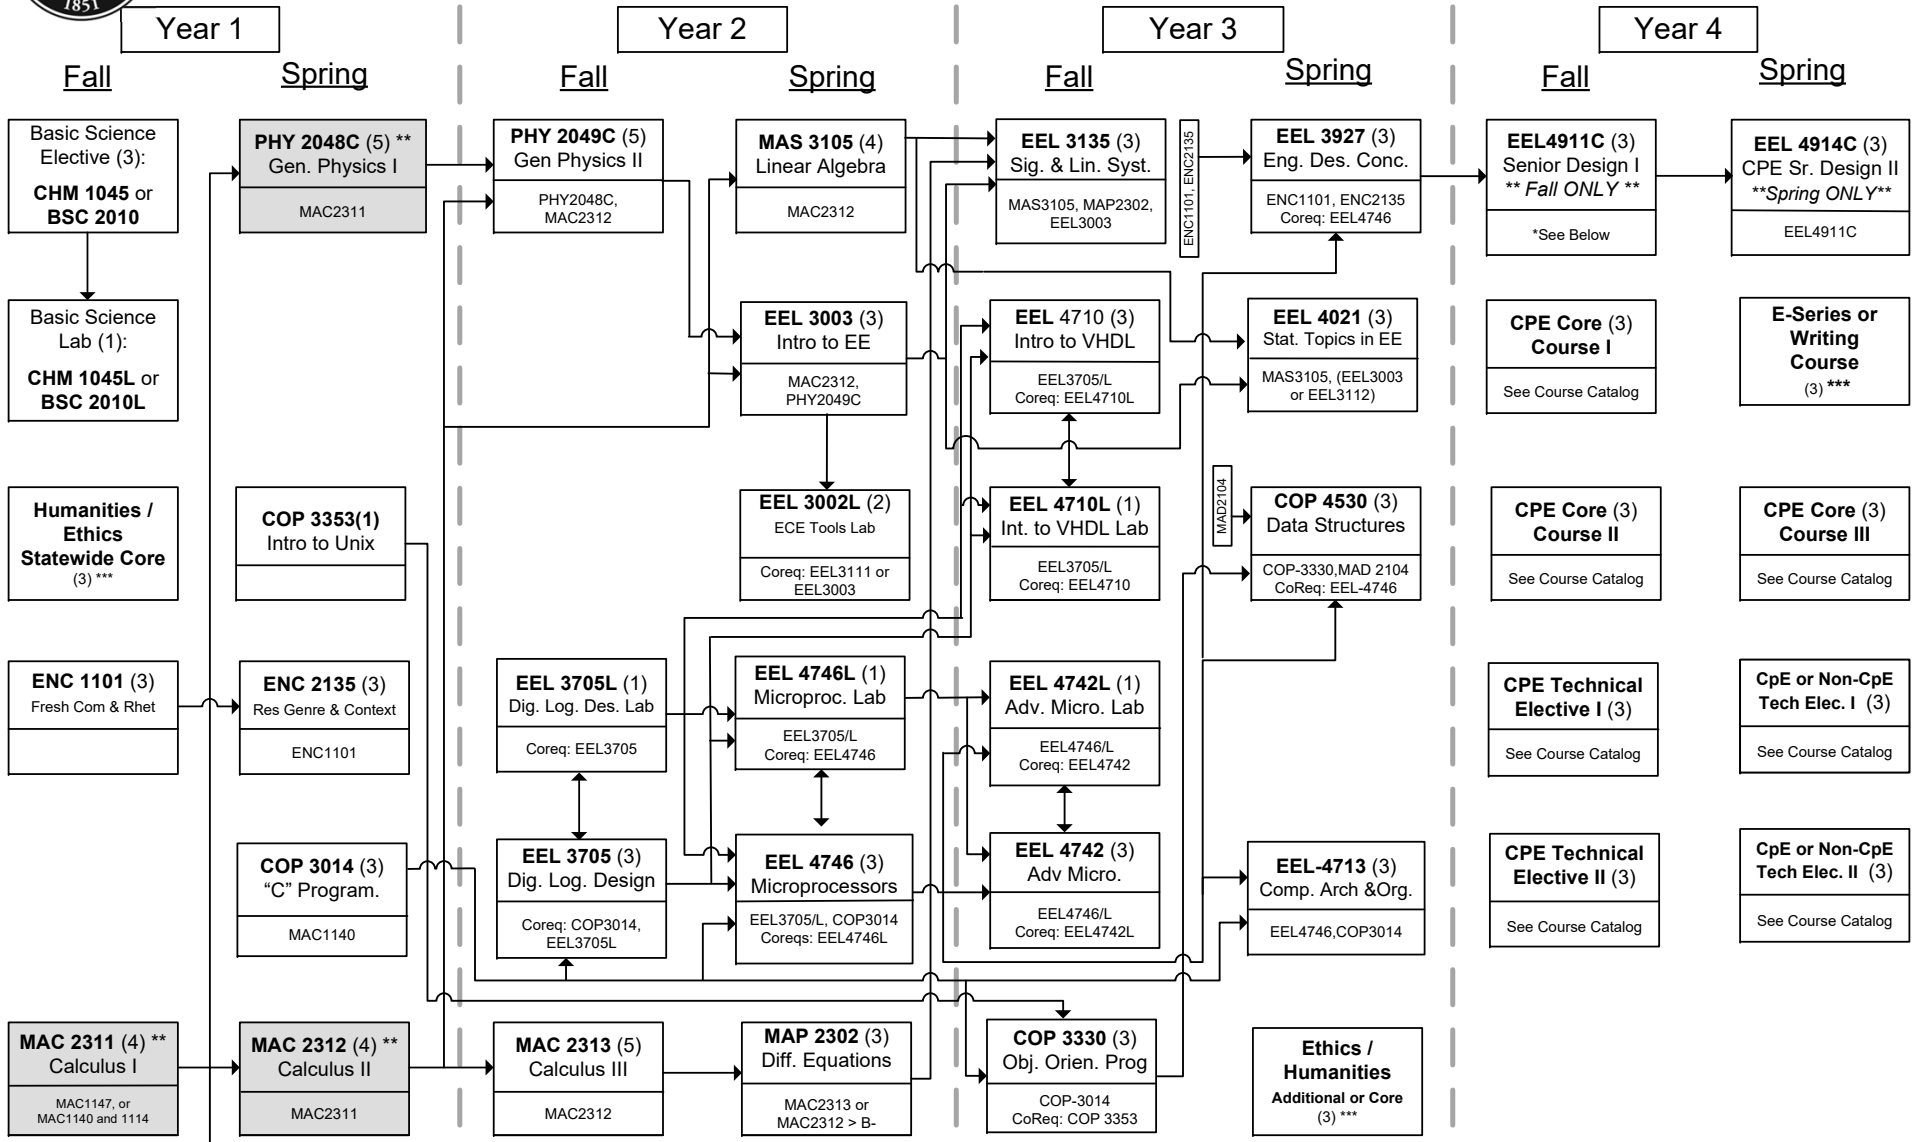

FSU Computer Engineering Fall 2020 and Later

- * EEL 4911C Prerequisites: EEL 3135, EEL 3927
Co-requisite: EEL 4742 (it is recommended that this be taken as a prerequisite)
- ** The shaded courses are pre-engineering courses and must be completed before a student can transfer into Computer Engineering. EGN 1004L also required for students entering as freshmen.
- *** Refer to the "FSU Liberal Studies Requirements for ECE Students" for detailed requirements and course lists. Students must take POS 1041 or AMH 2020 to satisfy Civic Literacy requirement.