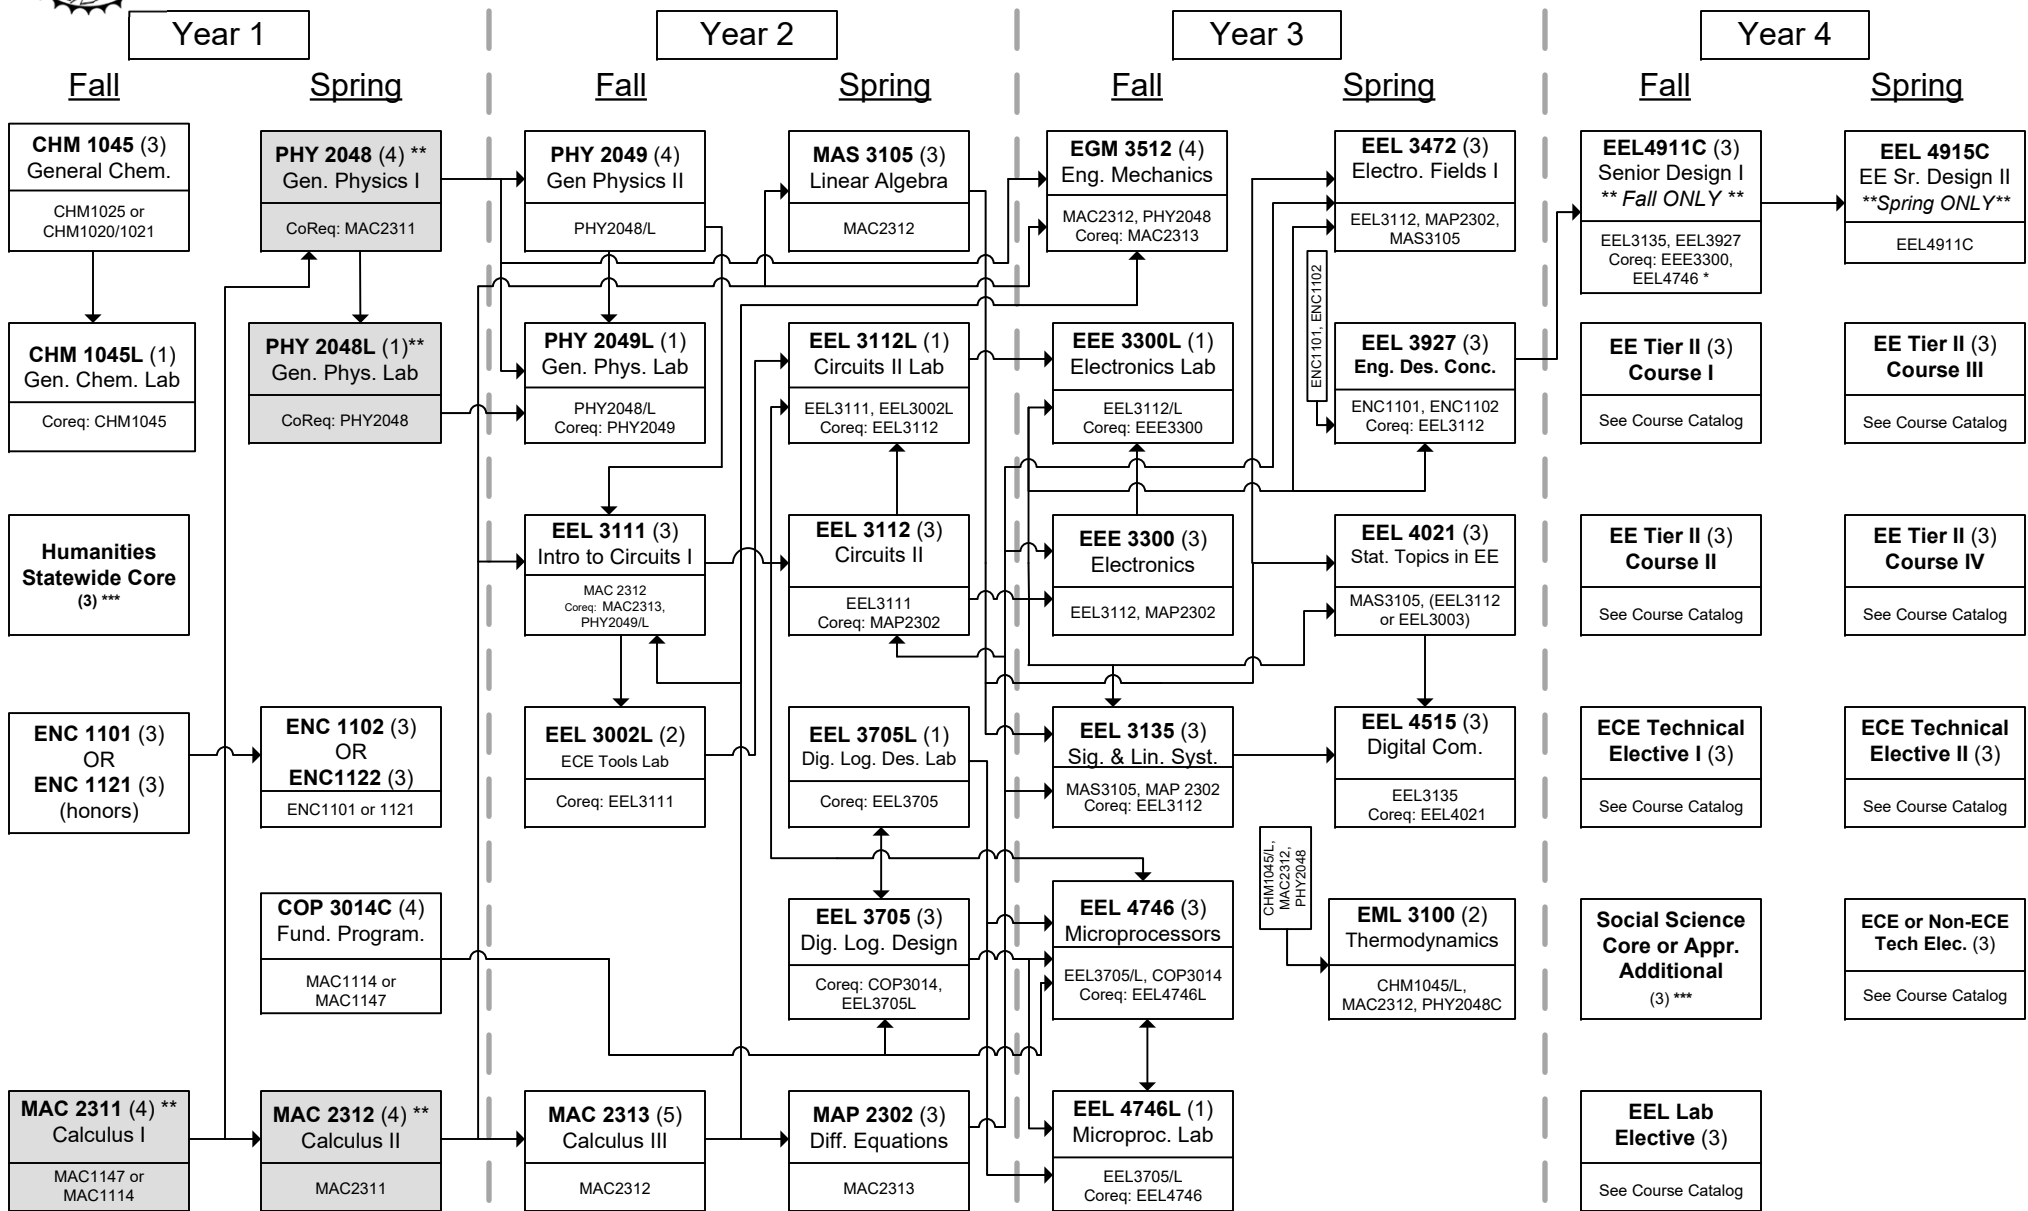

FAMU Electrical Engineering

Fall 2018 and Later (revised Fall 2020)

Summer

AFA2000, AFA3104, or AMH2091 (3)***

Social Science Statewide Core (3)***

Humanities Core or Appr. Additional (3)***

Legend & Notes

- * EEL 4911C Prerequisites: EEL 3135, EEL 3927
Co-requisites: EEE 3300, EEL 4746 (it is recommended that these be taken as prerequisites)
- ** The shaded courses are pre-engineering courses and must be completed before a student can transfer into Electrical Engineering. EGN 1004L also required for students entering as freshmen.
- *** Refer to the "FAMU General Education Requirements for COE Students" for detailed requirements and course lists. Students must take POS 2041 or AMH 2020 to satisfy Civic Literacy requirement.