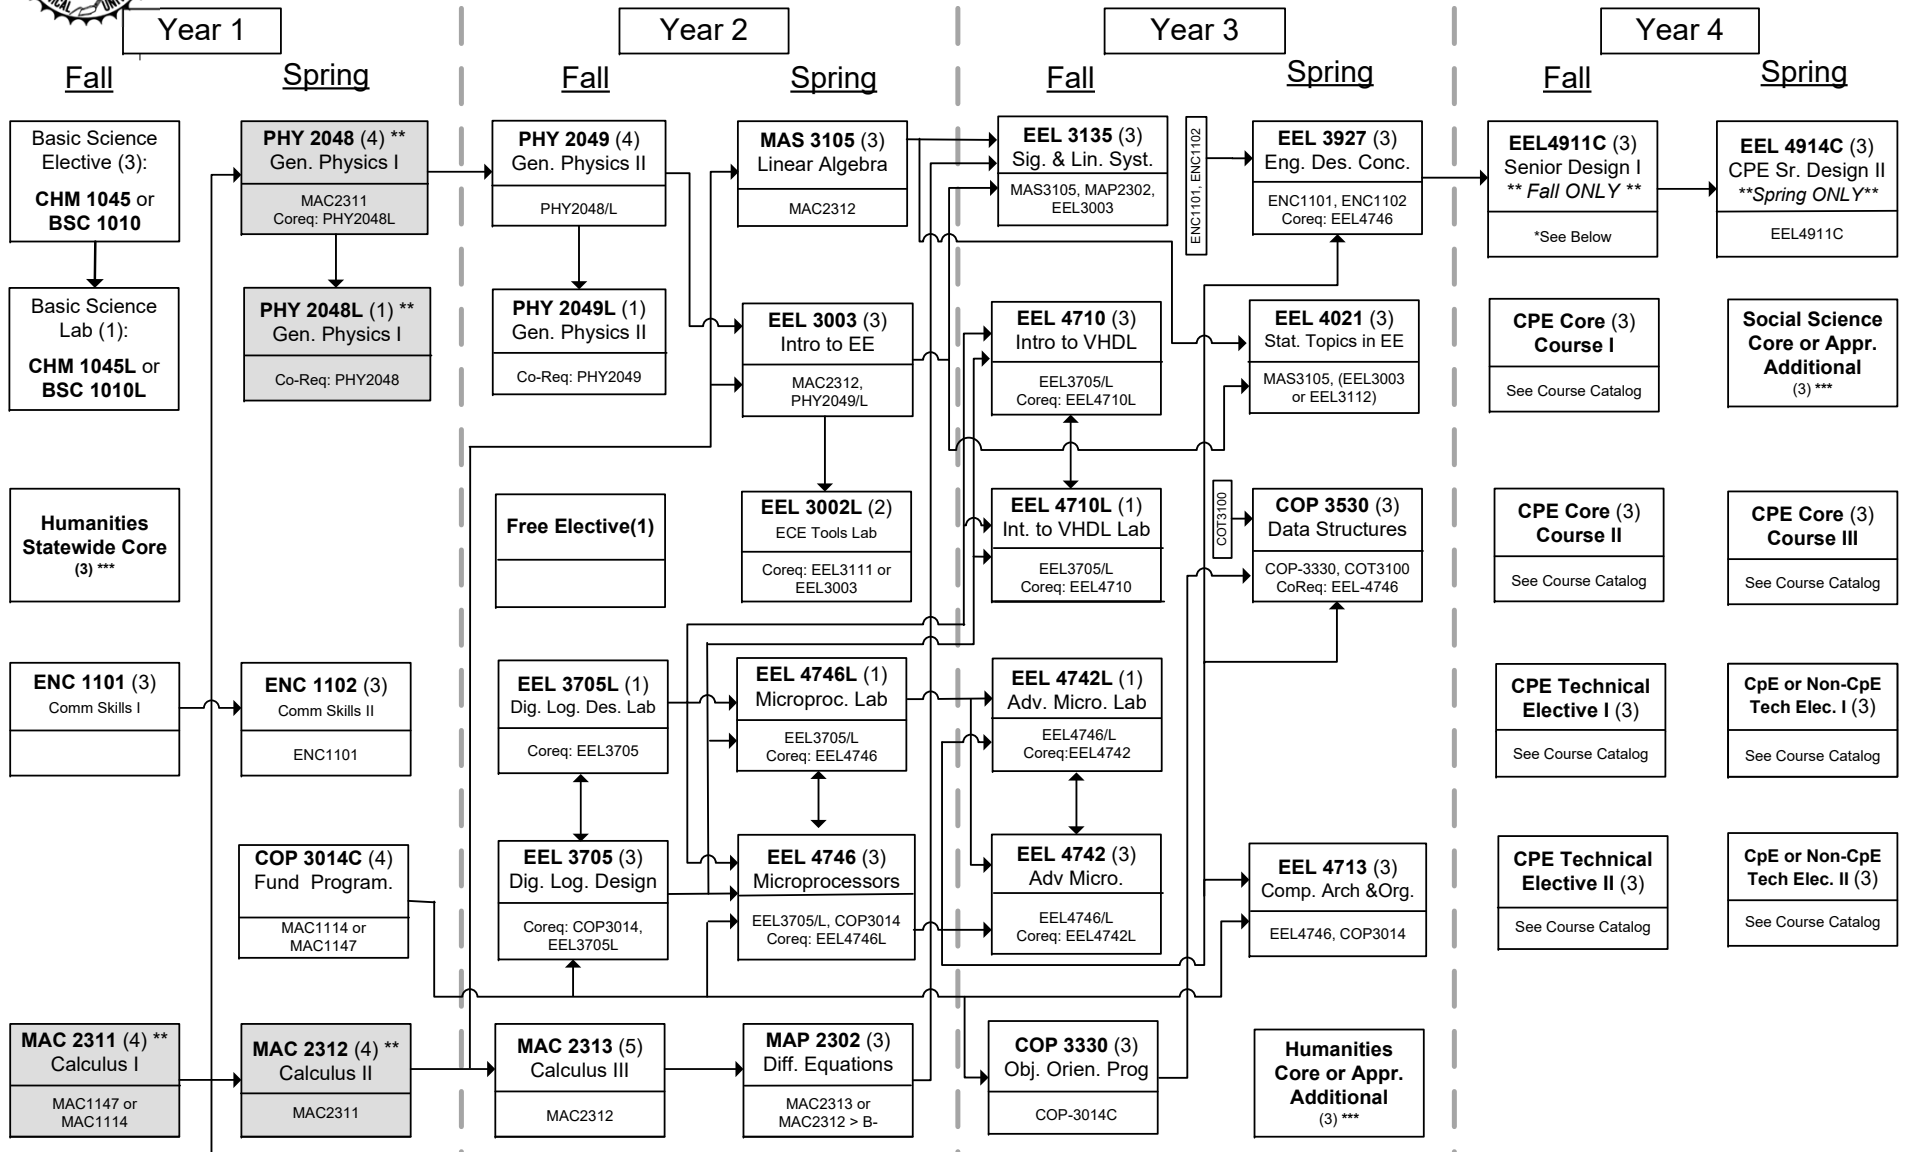

FAMU Computer Engineering

Fall 2020 and Later

Legend & Notes

- * EEL 4911C Prerequisites: EEL 3135, EEL 3927
Co-requisite: EEL 4742 (it is recommended that this be taken as a prerequisite)
- ** The shaded courses are pre-engineering courses and must be completed before a student can transfer into Computer Engineering. EGN 1004L also required for students entering as freshmen.
- *** Refer to the "FAMU General Education Requirements for ECE Students" for detailed requirements and course lists. Students must take POS 1041 or AMH 2020 to satisfy Civic Literacy requirement.