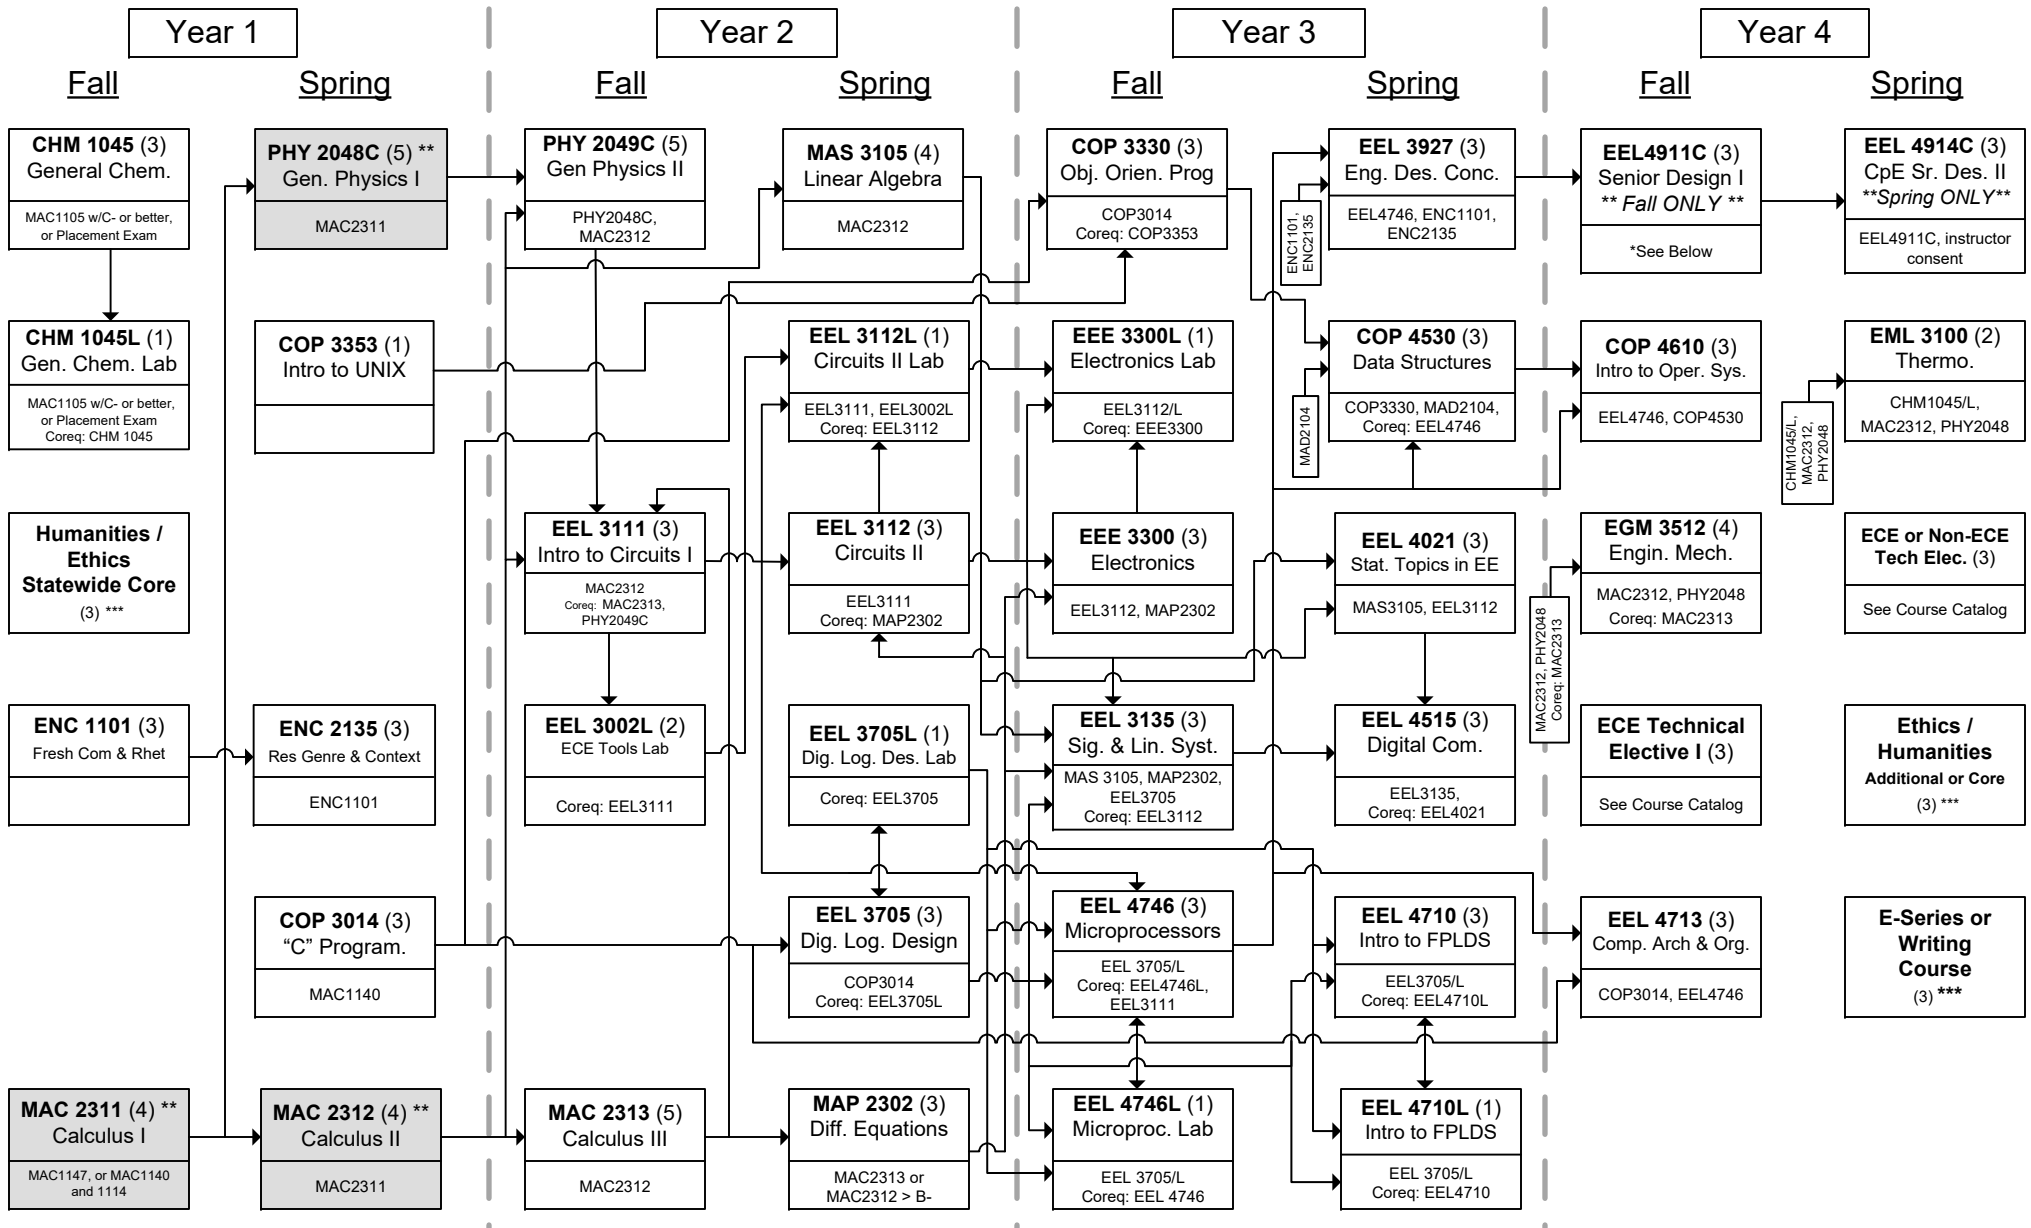

FSU Computer Engineering Starting Prior to Fall 2020

Summer

| | | |
|--|--|--|
| Soc Sci / History Statewide Core (3) *** | History / Soc Science Additional or Core (3) *** | MAD 2104 (3) Discrete Math. MAC1140 |
|--|--|--|

Legend & Notes

* EEL 4911C Prereq: EEL 3111, EEL 3112, EEE 3300, EEL 3705, EEL 3927, EEL 4710, EEL 4746, and COP 4530. Up to two of the prerequisites may be taken as co-requisites.

** The shaded courses are pre-engineering courses and must be completed before a student can transfer into Computer Engineering. EGN 1004L also required for students entering as freshmen.

*** Refer to the "FSU Liberal Studies Requirements Guide for ECE Students" for detailed requirements and course lists. Students must take POS 1041 or AMH 2020 to satisfy Civic Literacy requirement.