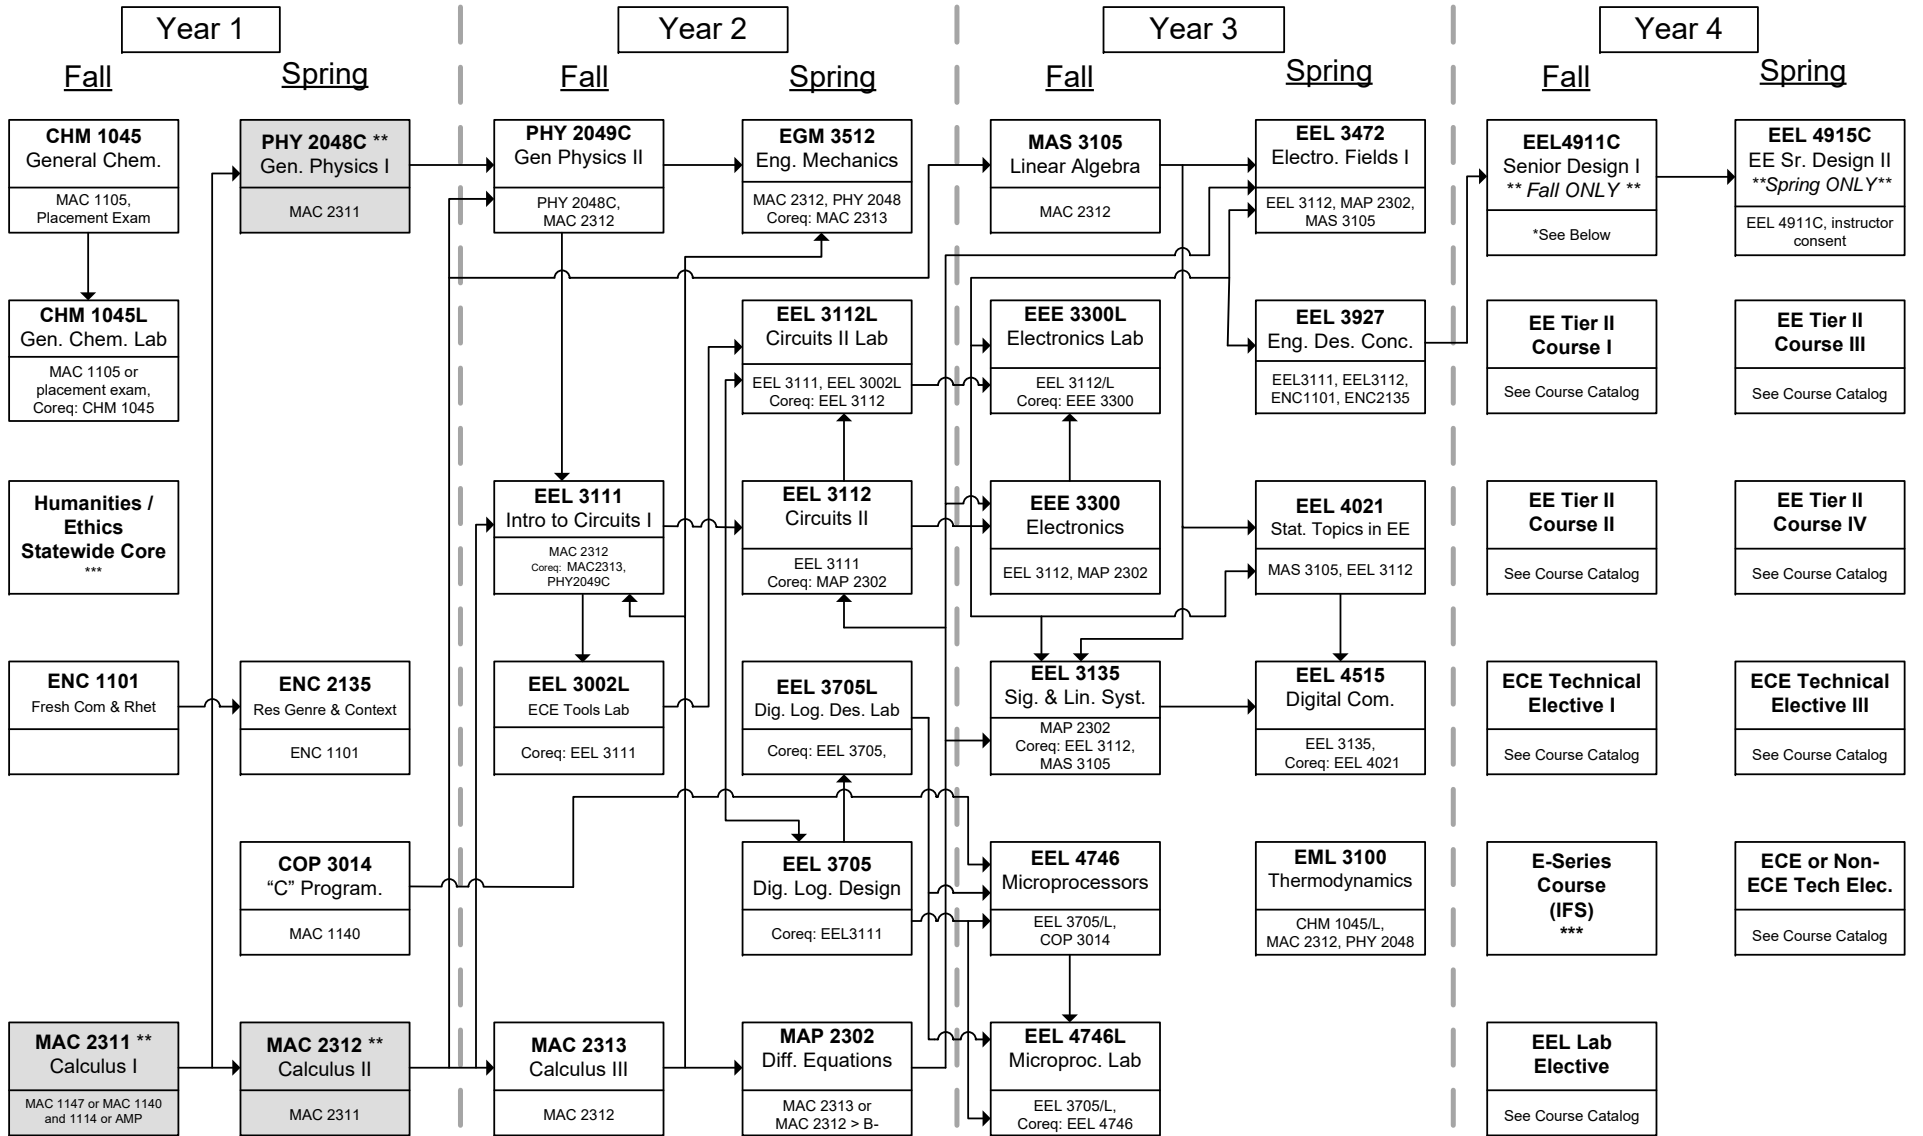

# FSU Electrical Engineering Fall 2018 and Later

**Summer**

<b>Soc Sci / History Statewide Core</b> ***	<b>History / Soc Science Additional or Core</b> ***	<b>Ethics / Humanities Additional or Core</b> ***
--	--	--

- \* EEL 4911C Prereq: EEL 3111, EEL 3112, EEL3135, EEE3300, EEL 3705, EEL 3927, and at least 3 out of the following 4 courses: EEL 3472, EEL 4515, EEL 4021, EEL 4746.  
Up to two of the prerequisites may be taken as co-requisites.
- \*\* The shaded courses are pre-engineering courses and must be completed before a student can transfer into Electrical Engineering. EGN 1004L also required for students entering as freshmen.
- \*\*\* Refer to the "FSU Liberal Studies Requirements for ECE Students" for detailed requirements and course lists.